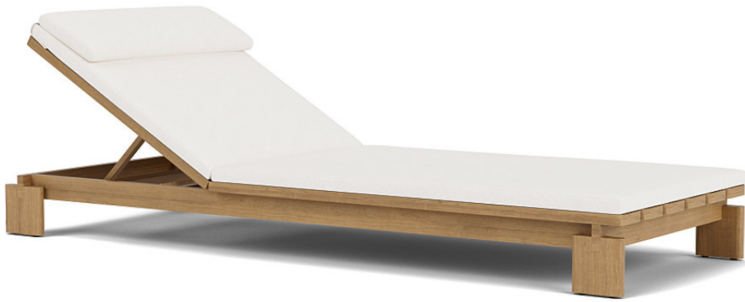

SUTHERLAND

Samsa Samsa Armless Chaise

280012-Default

DETAILS & SPECS

Designer	Maximilian Jencquel
Collection	SAMSA
Width	30in/76cm
Depth	80in/203cm
Height	8.5in/22cm
Seat Height w/frame	8.5in/22cm
Seat Height w/cushion	10in/25cm
Com	6
Welt	4
Flange	4
Trim	20
Weight (lb)	81

DESCRIPTION

Teak frame available in Natural, Weathered, Clear Sealer, or Yacht finish. Fitted furniture cover is available.