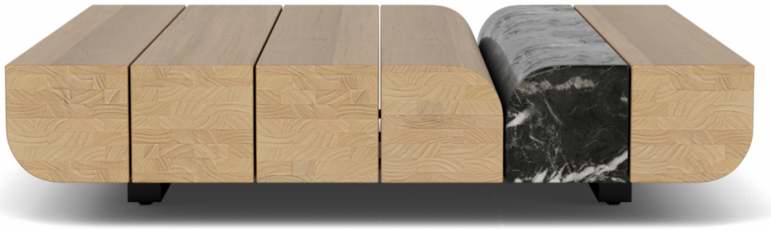

SUTHERLAND

Workshop/apd Archer Coffee Table With GFRC

500142-S

DETAILS & SPECS

Collection	WORKSHOP/APD
Width	42.5in/108cm
Depth	42.5in/108cm
Height	9.5in/24cm
Weight (lb)	287

DESCRIPTION

Features premium teak with GFRC to replicate Nero Marquina. Each section of the coffee table rests on a black powder coated base that gives the illusion that the table is floating above ground. Teak finish available in Natural, Weathered, and Clear Sealer. Fitted furniture cover is available.