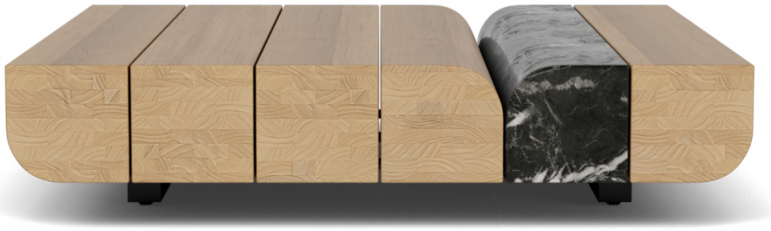

S U T H E R L A N D

Workshop/apd Archer Coffee Table With GFRC

500142-S

DETAILS & SPECS

Collection	WORKSHOP/APD
Width	42.5in/108cm
Depth	42.5in/108cm
Height	9.5in/24cm
Weight (lb)	287

DESCRIPTION

Features premium teak with GFRC to replicate Nero Marquina. Each section of the coffee table rests on a black powder coated base that gives the illusion that the table is floating above ground. Teak finish available in Natural, Weathered, and Clear Sealer. Fitted furniture cover is available.