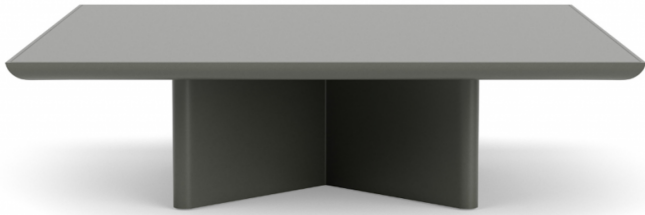

SUTHERLAND

Monaco

Monaco Square Coffee Table

300635ALUM-ALUM

DETAILS & SPECS

Collection	MONACO
Width	35.5in/90cm
Depth	35.5in/90cm
Height	10.5in/27cm
Edge Height	1.5in/4cm
Base Spread	26in/66cm x 26in/66cm
Weight (lb)	79

DESCRIPTION

Made from durable aluminum. Base forms an X for ultimate stability. Aluminum frame and top available in standard powder coat colors. Drain holes included within the base to avoid build up underneath the tops. Fitted furniture cover is available.