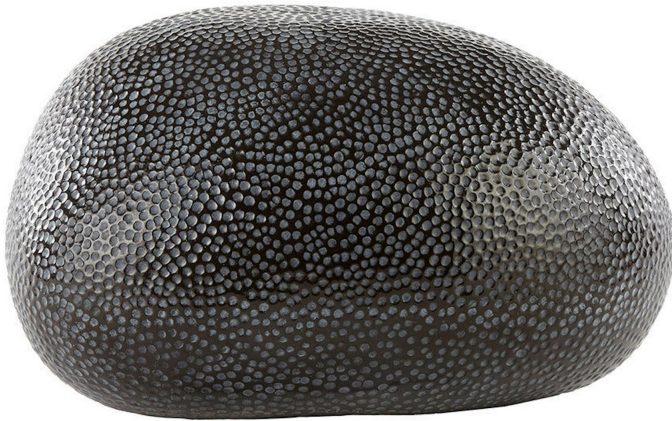

# SUTHERLAND

---

**Domani**

## Luna Large Stone Seat

100053-Default

### DETAILS & SPECS

Collection	DOMANI
Width	27.5in/70cm
Depth	22in/56cm
Height	17.5in/44cm
Weight (lb)	110

---

### DESCRIPTION

Terracotta with black metallic finish.

Dimensions may vary slightly as items are handmade.

Frostproof.