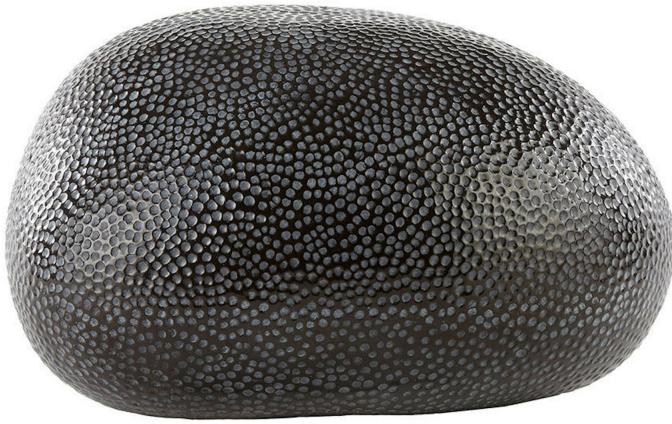

SUTHERLAND

Domani

Luna Large Stone Seat

100053-Default

DETAILS & SPECS

Collection	DOMANI
Width	27.5in/70cm
Depth	22in/56cm
Height	17.5in/44cm

DESCRIPTION

Terracotta with black metallic finish.

Dimensions may vary slightly as items are handmade.

Frostproof.