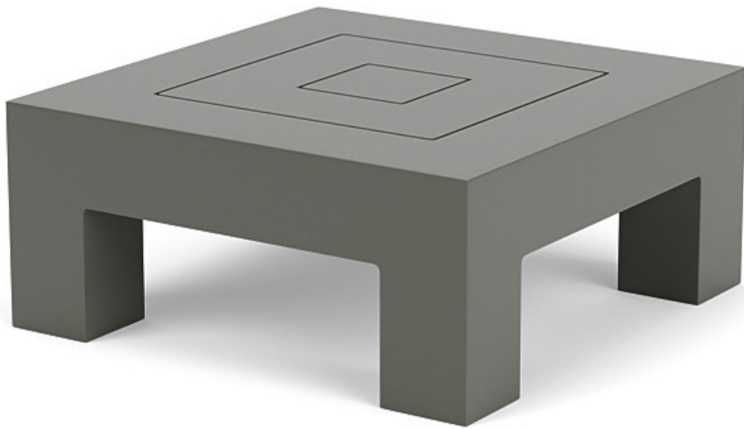

SUTHERLAND

Beachside Beachside Side Table

112230-Default

DETAILS & SPECS

Designer	John Hutton
Collection	BEACHSIDE
Width	30in/76cm
Depth	30in/76cm
Height	13in/33cm
Weight (lb)	45

DESCRIPTION

Aluminum frame available in standard powder coat options.

Custom colors available.

Fitted furniture cover is available.